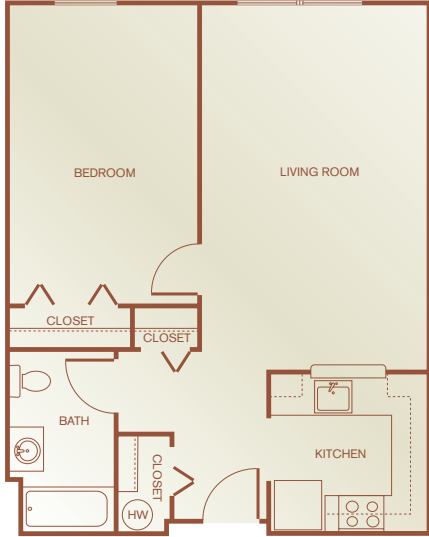

# Floor Plans & Directions

**Plan 1-B**  
1 Bedroom  
647 Square Feet

**Plan 2-E**  
2 Bedroom  
873 Square Feet

<i>Apartment Availability</i>
<i>Available Apartment</i>
<i>Monthly Rent</i>
<i>Security Deposit</i>
<i>Application Fee</i>