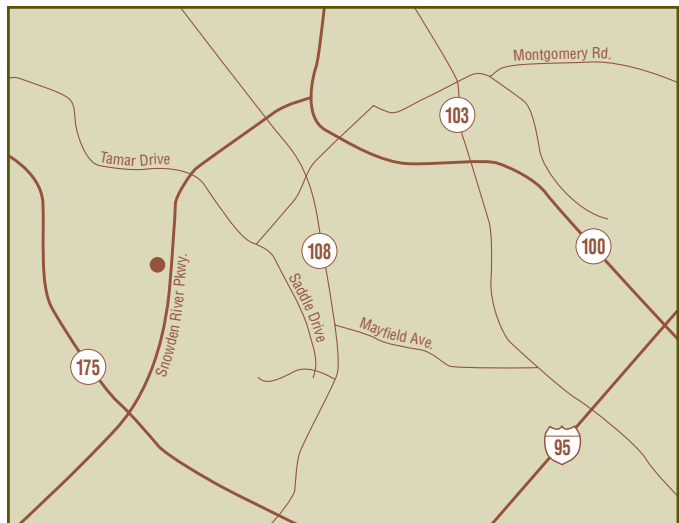

### *Conveniently Located Near*

- Banking
- Dry Cleaners
- Beverage Center
- Restaurants
- Shopping: Target, Wal-Mart, Safeway, Columbia Mall
- Centrally located between Rts 100 & 175

**From Baltimore:** Follow 95 South to Exit 41 A, Route 175 West towards Columbia. Go 1 mile and Exit at Snowden River Parkway. Make a right at light off Exit Ramp. Go .5 Mile and turn left at April Brooke Circle.

**From Washington:** Follow 95 North to Exit 41 A, Route 175 West towards Columbia. Go 1.2 miles and Exit at Snowden River Parkway. Make Right at Light off Exit Ramp. Go .5 Mile and make left at April Brooke Circle.