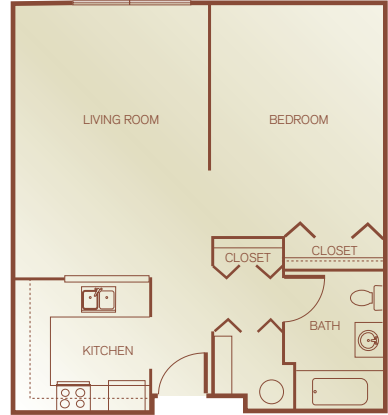

Park View at Columbia

7070 Cradlerock Way · Columbia, Maryland 21045

Phone: (410) 381-1118 · Fax: (410) 381-6528

Email: parkviewcolumbia@sheltergrp.com

EQUAL HOUSING
OPPORTUNITY

Floor Plans & Directions

Unit Type 1A
1 Bedroom, 1 Bath
658 Square Feet

Unit Type 1B
1 Bedroom, 1 Bath
576 Square Feet

Unit Type 1C
1 Bedroom, 1 Bath
562 Square Feet

<i>Apartment Availability</i>
<i>Available Apartment</i>
<i>Monthly Rent</i>
<i>Security Deposit</i>
<i>Application Fee</i>