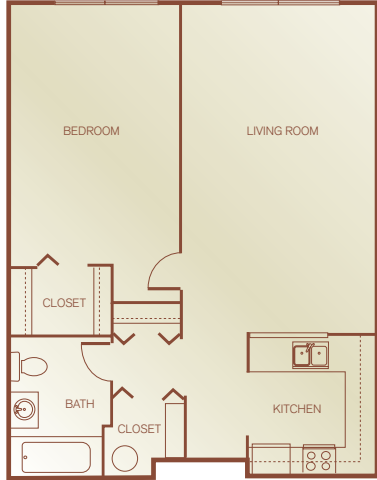

Park View at Columbia

7070 Cradlerock Way · Columbia, Maryland 21045

Phone: (410) 381-1118 · Fax: (410) 381-6528

Email: parkviewcolumbia@sheltergrp.com

EQUAL HOUSING
OPPORTUNITY

Floor Plans & Directions

Unit Type 1A
1 Bedroom, 1 Bath
658 Square Feet

Unit Type 1B
1 Bedroom, 1 Bath
576 Square Feet

Unit Type 1C
1 Bedroom, 1 Bath
562 Square Feet

<i>Apartment Availability</i>
<i>Available Apartment</i>
<i>Monthly Rent</i>
<i>Security Deposit</i>
<i>Application Fee</i>