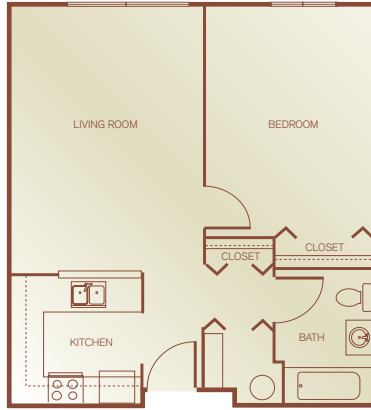

Park View at Columbia

7070 Cradlerock Way · Columbia, Maryland 21045

Phone: (410) 381-1118 · Fax: (410) 381-6528

Email: parkviewcolumbia@sheltergrp.com

EQUAL HOUSING
OPPORTUNITY

Floor Plans & Directions

Unit Type 1A
1 Bedroom, 1 Bath
658 Square Feet

Unit Type 1B
1 Bedroom, 1 Bath
576 Square Feet

Unit Type 1C
1 Bedroom, 1 Bath
562 Square Feet

<i>Apartment Availability</i>
<i>Available Apartment</i>
<i>Monthly Rent</i>
<i>Security Deposit</i>
<i>Application Fee</i>